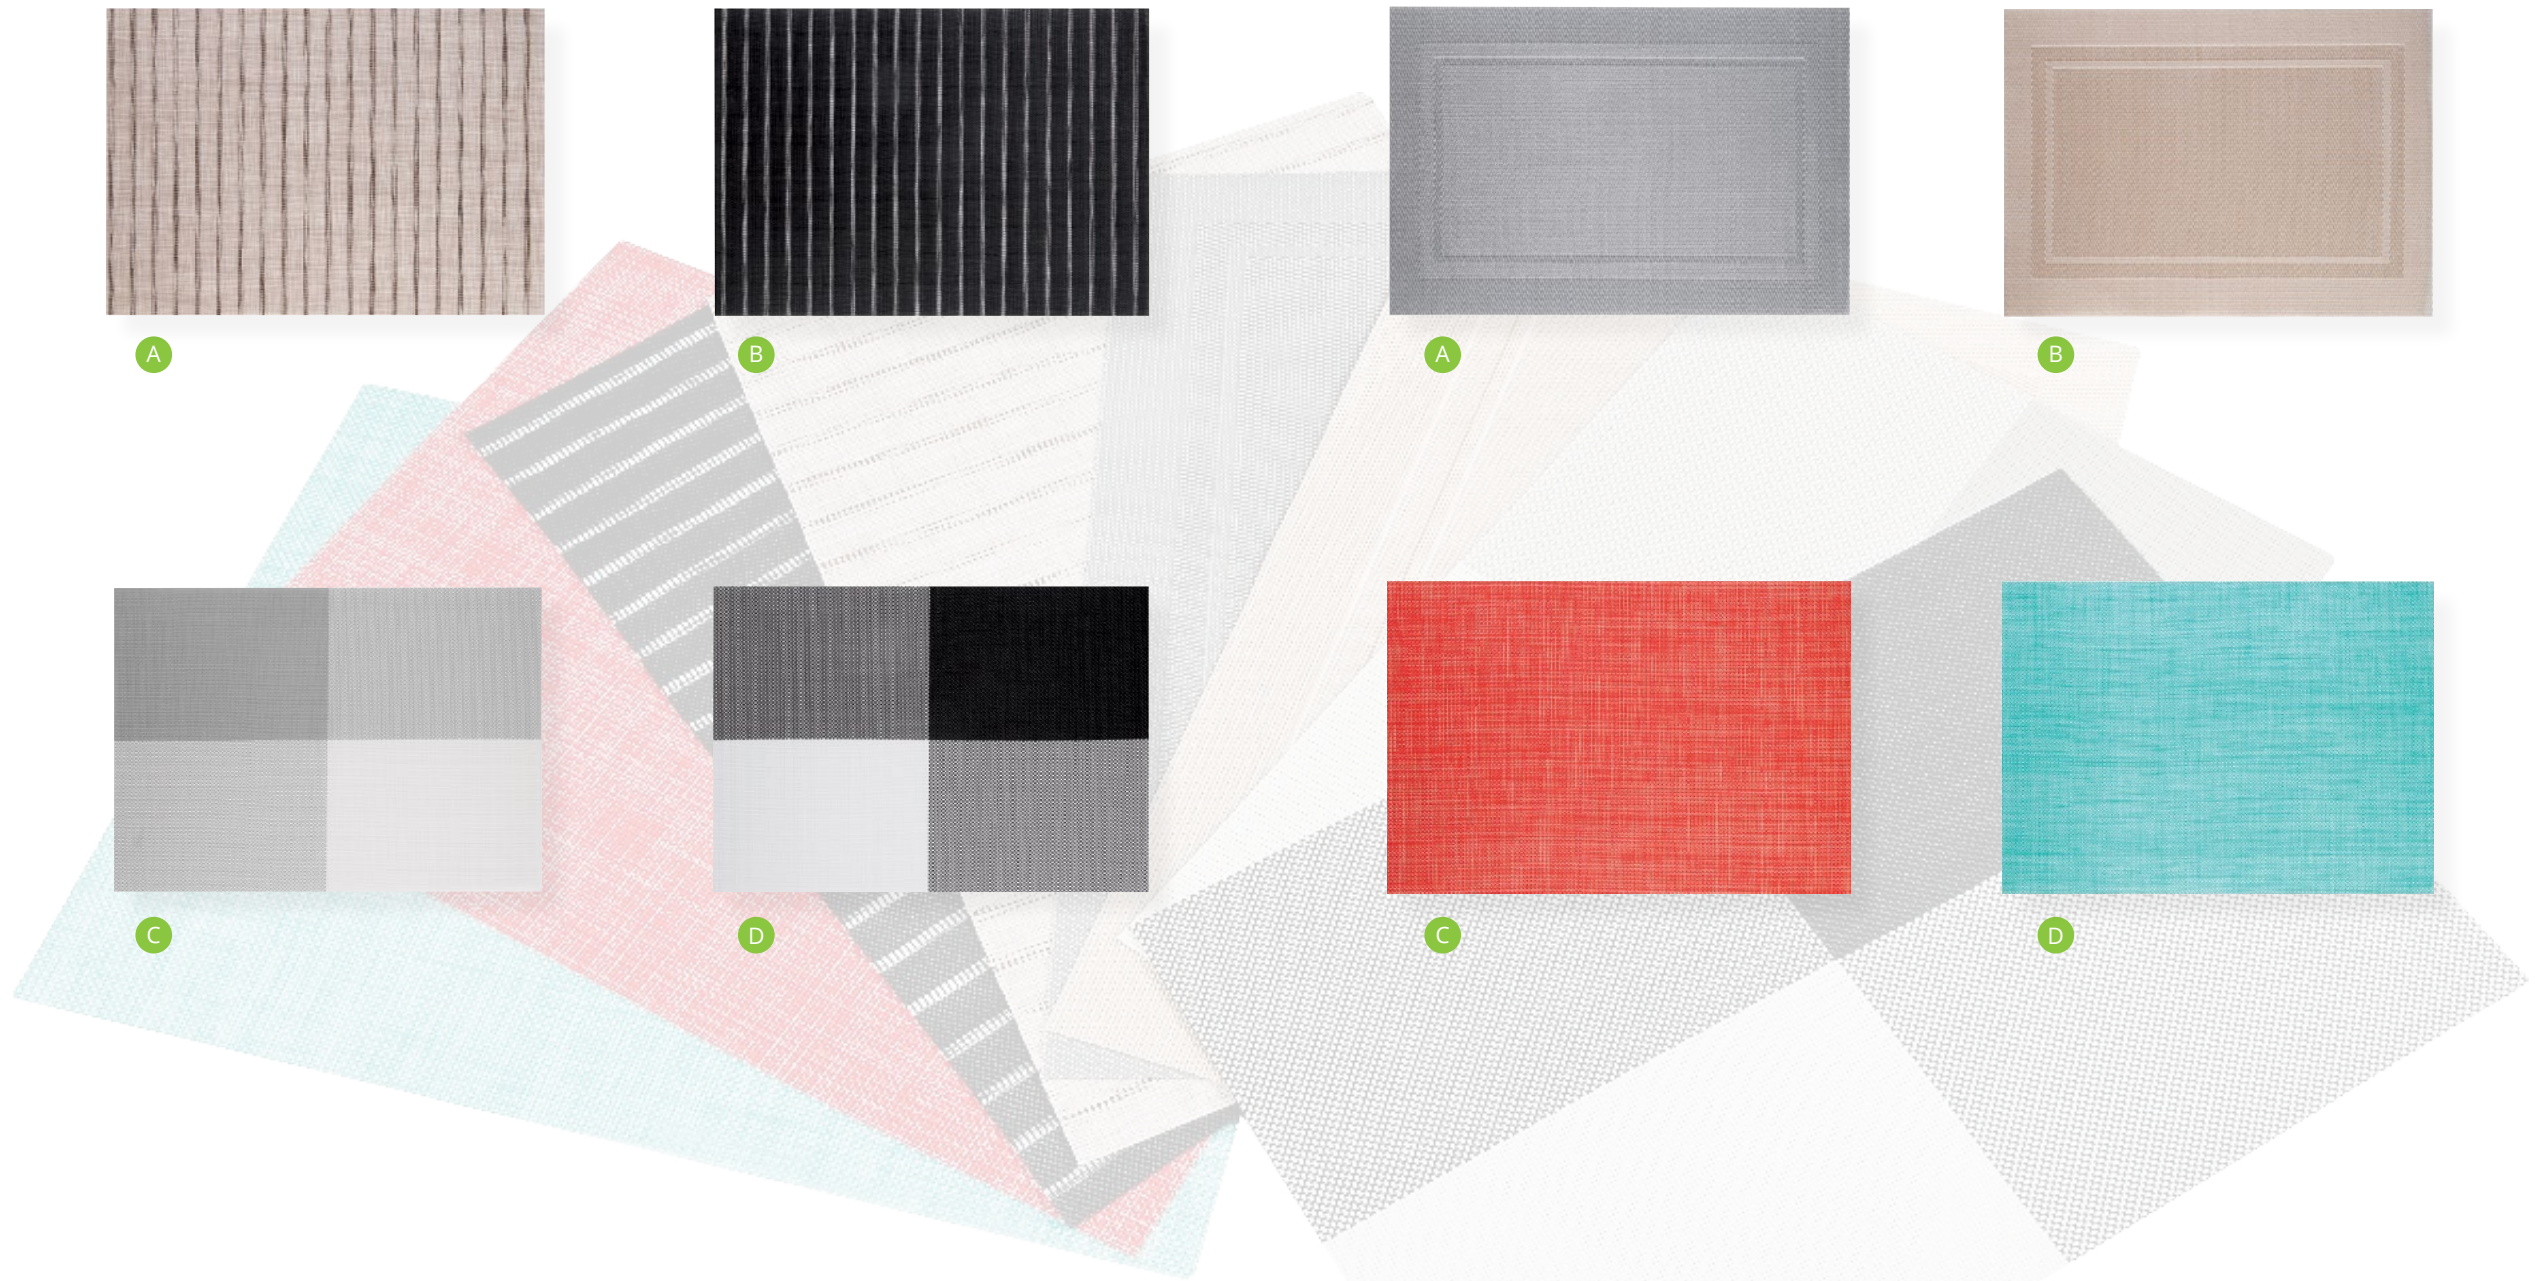

TABLE MATS

ITEM	DESCRIPTION	PACK	DIMENSIONS
A. #PM00005	Strip Placemat - Grey	12	18.9 in. x 13 in.
B. #PM00006	Strip Placemat - Black	12	18.9 in. x 13 in.
C. #PM00004	Woven Placemat - Grey	12	17.7 in. x 11.5 in.
D. #PM00003	Woven Placemat - Black	12	17.7 in. x 11.5 in.

TABLE MATS

ITEM	DESCRIPTION	PACK	DIMENSIONS
A. #PM00001	Classic Woven Placemat - Grey	12	18.9 in. x 11.8 in.
B. #PM00002	Classic Woven Placemat - Gold	12	18.9 in. x 11.8 in.
C. #PM00007	Plain Placemat - Red	12	18.9 in. x 13 in.
D. #PM00008	Plain Placemat - Blue	12	18.9 in. x 13 in.