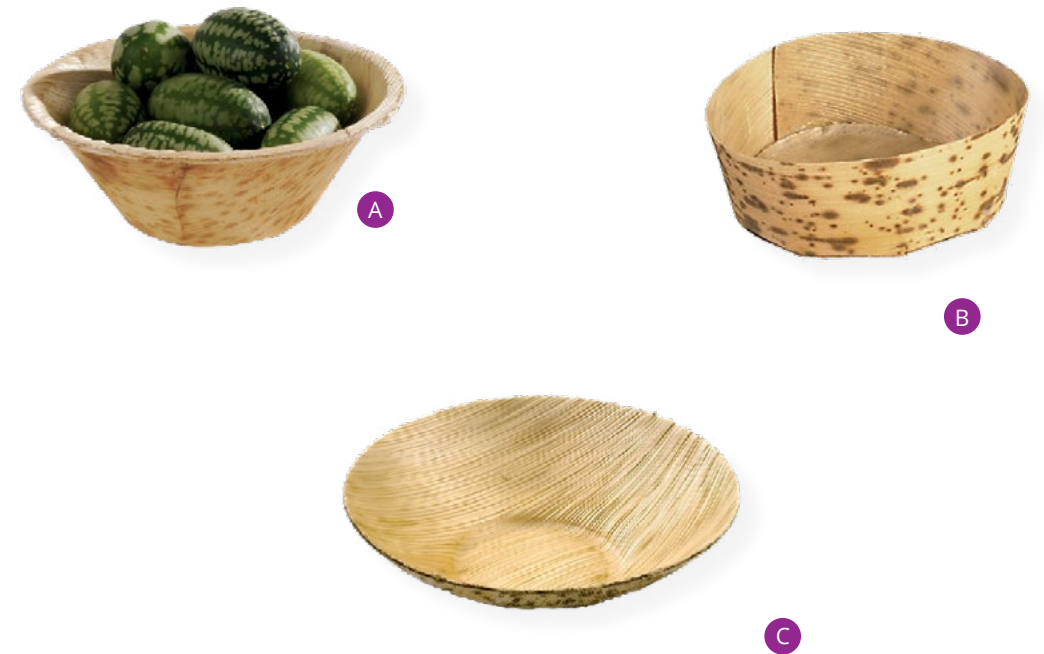

BAMBOO & PINE WOOD DINNERWARE

BAMBOO

A. WOOD CONE

ITEM	DESCRIPTION	PACK	DIMENSIONS	OZ
#BD10129	Pine Wood Cone	100	5 in. x 2 in.	4

B. BAMBOO CONE

ITEM	DESCRIPTION	PACK	DIMENSIONS	OZ
#BD10112	Bamboo Leaf Cone	100	5 in. x 2 in.	4

C. WOOD BOATS

ITEM	DESCRIPTION	PACK	DIMENSIONS
#BD10126	Pine Wood Boat	200	5 in. x 2 in.
#BD10127	Pine Wood Boat	100	8 in. x 4 in.

D. BAMBOO BOATS

ITEM	DESCRIPTION	PACK	DIMENSIONS
#BD10105	Bamboo Leaf Boat	200	5 in. x 2 in.
#BD10107	Bamboo Leaf Boat	100	7 in. x 3.5 in.
#BD10104	Bamboo Leaf Boat	100	8 in. x 4 in.

E. SQUARE PLATES

ITEM	DESCRIPTION	PACK	DIMENSIONS
#BD10136	Bamboo Leaf Square Plate	200	3.5 in. x 3.5 in.
#BD10141	Bamboo Leaf Square Plate	100	5.9 in. x 5.9 in.

F. ROUND PLATES

ITEM	DESCRIPTION	PACK	DIMENSIONS
#BD10134	Bamboo Leaf Round Plate	200	3.9 in. x 3.9 in.
#BD10135	Bamboo Leaf Round Plate	100	5.9 in. x 5.9 in.