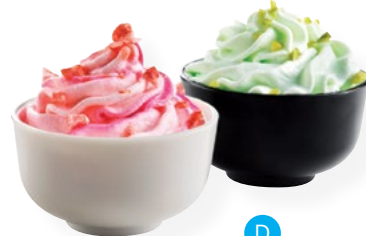

DESIGNER COCKTAIL GLASSES

COCKTAIL LINE

PRIVATE PARTY

A. COCKTAIL GLASS

ITEM	DESCRIPTION	PACK	DIMENSIONS	OZ
#DD18180	Disposable Cocktail Glass - Clear	200	5 in. x 2.5 in.	2

B. MINI MARTINI GLASS

ITEM	DESCRIPTION	PACK	DIMENSIONS	OZ
#DD10804	Mini One Piece Martini Glass - Clear	100	4.5 in. x 3.2 in.	3

C. CHAMPAGNE FLUTE

ITEM	DESCRIPTION	PACK	DIMENSIONS	OZ
#DD10604	One Piece Disposable Champagne Flute	50	7 in. x 2 in.	3.5

CATERING SPOONS & BOWLS

A

D

C

A. GOURMET SPOONS

ITEM	DESCRIPTION	PACK	DIMENSIONS	OZ
#DD14003	Disposable Plastic gourmet Spoon - Black	200	6.8 in. x 2.3 in.	1,5
#DD14002	Disposable Plastic gourmet Spoon - White	200	6.8 in. x 2.3 in.	1,5
#DD14000	Disposable Plastic gourmet Spoon - Clear	200	6.8 in. x 2.3 in.	1,5